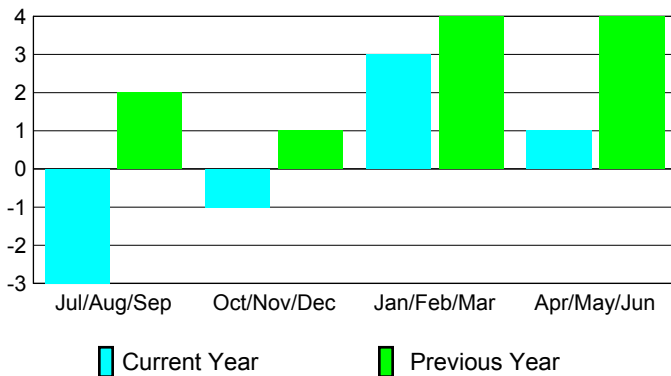

Comparison of Club Gain/Loss

Current Year Compared to the Previous Year