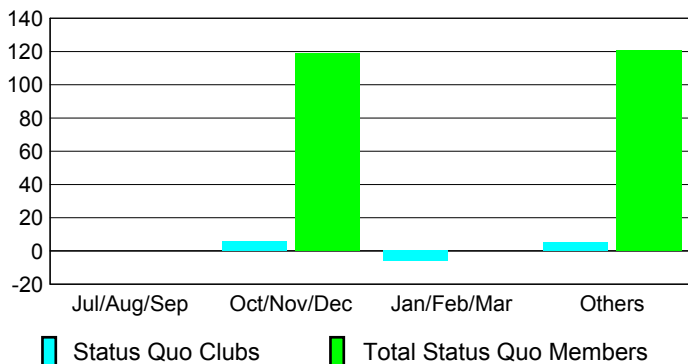

## CLUBS

Club Results  
2009-2010

Clubs  
2008-2009

Month	New Club Goal	Actual New Clubs	Actual Dropped Clubs	Gain/Loss of Clubs	Gain/Loss of Clubs
Jul/Aug/Sep	2	0	-3	-3	2
Oct/Nov/Dec	1	0	-1	-1	1
Jan/Feb/Mar	1	5	-2	3	4
Apr/May/June	0	0	1	1	4
<b>Totals</b>	<b>4</b>	<b>5</b>	<b>-5</b>	<b>0</b>	<b>11</b>

### Club Results 2009-2010

Goal, New, Dropped, Gain/Loss

### Comparison of Club Gain/Loss

Current Year Compared to the Previous Year

### YTD Status Quo Clubs 2009-2010

Status Quo Clubs Compared to Status Quo Members