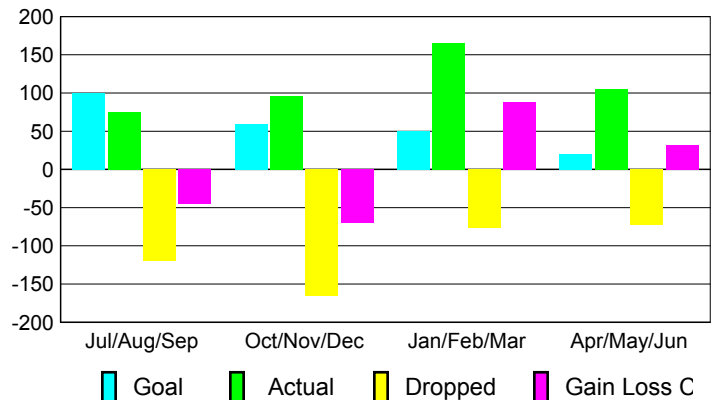

### YTD Status Quo Clubs 2009-2010

Status Quo Clubs Compared to Status Quo Members

## MEMBERSHIP

Membership Results  
2009-2010

Membership  
2008-2009

Month	Net Memb Goal	Actual New Memb	Actual Dropped Memb	Gain/Loss of Memb	Gain/Loss of Memb
Jul/Aug/Sep	100	75	-120	-45	17
Oct/Nov/Dec	60	96	-166	-70	75
Jan/Feb/Mar	50	165	-77	88	119
Apr/May/June	20	105	-73	32	62
<b>Totals</b>	<b>230</b>	<b>441</b>	<b>-436</b>	<b>5</b>	<b>273</b>

### Membership Results 2009-2010

Goal, New, Dropped, Gain/Loss

### Comparison of Membership Gain/Loss

Current Year Compared to the Previous Year