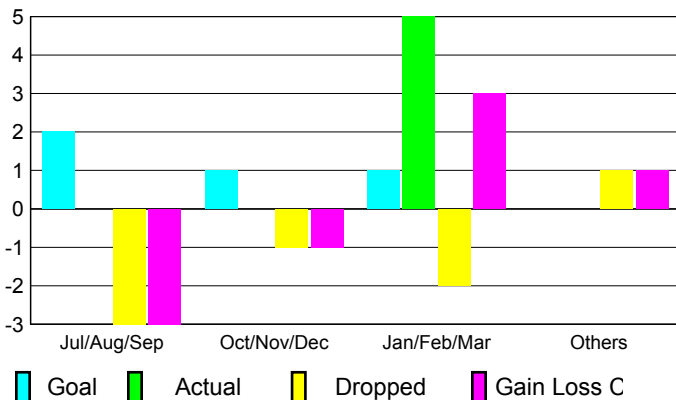

## CLUBS

Club Results  
2009-2010

Clubs  
2008-2009

Month	New Club Goal	Actual New Clubs	Actual Dropped Clubs	Gain/Loss of Clubs	Gain/Loss of Clubs
Jul/Aug/Sep	2	0	-3	-3	2
Oct/Nov/Dec	1	0	-1	-1	1
Jan/Feb/Mar	1	5	-2	3	4
Apr/May/June	0	0	1	1	4
<b>Totals</b>	<b>4</b>	<b>5</b>	<b>-5</b>	<b>0</b>	<b>11</b>

### Club Results 2009-2010

Goal, New, Dropped, Gain/Loss

### Comparison of Club Gain/Loss

Current Year Compared to the Previous Year