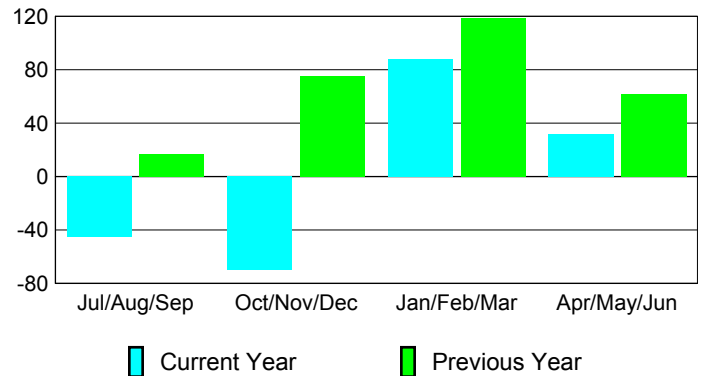

Comparison of Membership Gain/Loss

Current Year Compared to the Previous Year